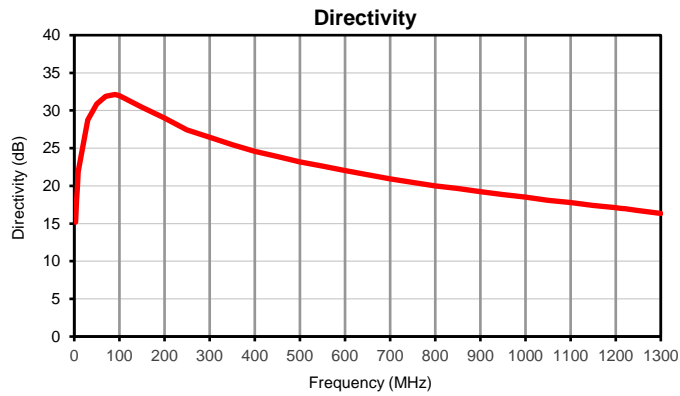

Directional Coupler

Typical Performance Curves

TCD-18-122-75X+

P.O. Box 350166, Brooklyn, New York 11235-0003 (718) 934-4500 • Fax (718) 332-4661 For detailed performance specs & shopping online see Mini-Circuits web site www.minicircuits.com