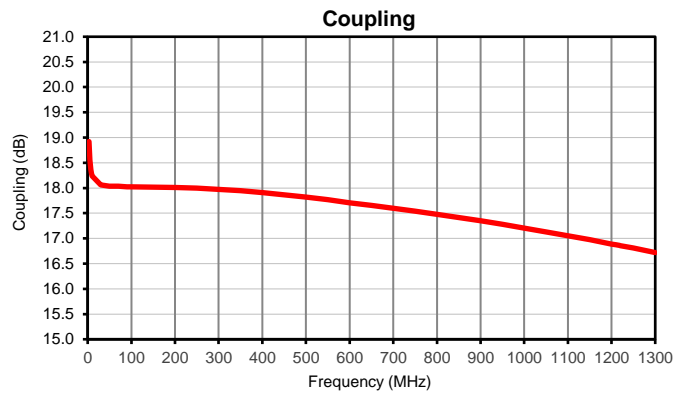

Directional Coupler

Typical Performance Curves

TCD-18-122-75X+

P.O. Box 350166, Brooklyn, New York 11235-0003 (718) 934-4500 • Fax (718) 332-4661 For detailed performance specs & shopping online see Mini-Circuits web site www.minicircuits.com