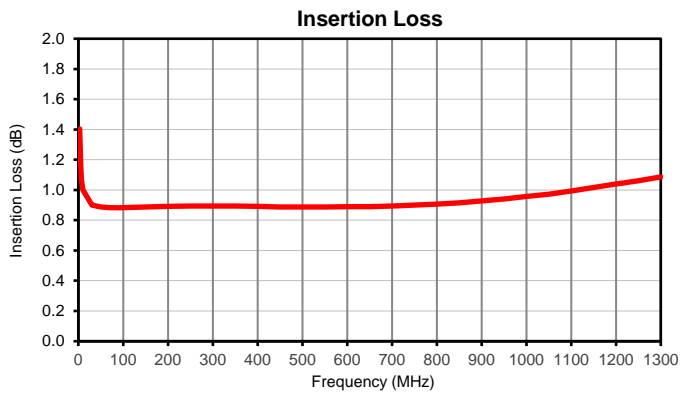

Directional Coupler

Typical Performance Curves

TCD-18-122-75X+

P.O. Box 350166, Brooklyn, New York 11235-0003 (718) 934-4500 • Fax (718) 332-4661 For detailed performance specs & shopping online see Mini-Circuits web site www.minicircuits.com