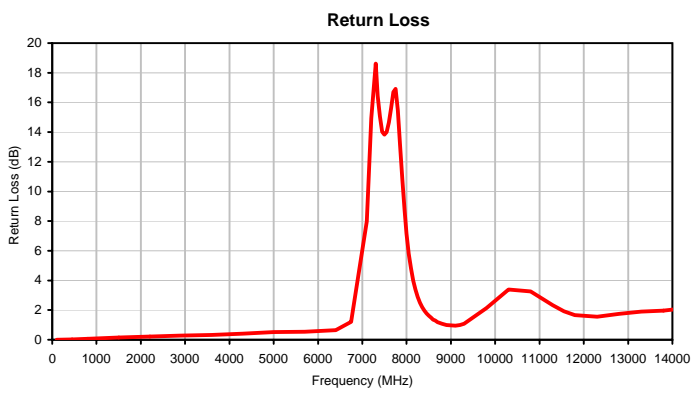

## Typical Performance Curves

ISO 9001 ISO 14001 AS 9100 CERTIFIED

P.O. Box 350166, Brooklyn, New York 11235-0003 (718) 934-4500 • Fax (718) 332-4661 For detailed performance specs & shopping online see Mini-Circuits web site