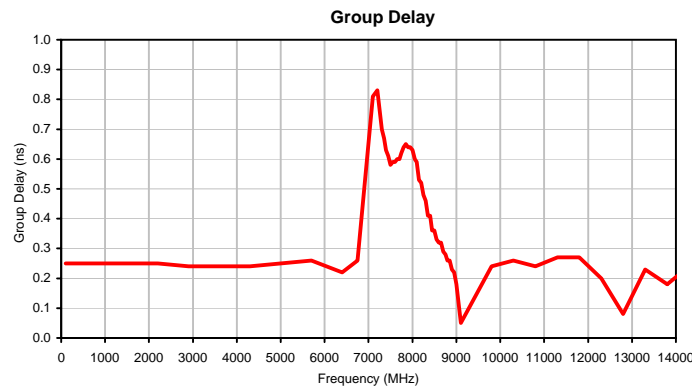

## Typical Performance Curves

ISO 9001 ISO 14001 AS 9100 CERTIFIED

P.O. Box 350166, Brooklyn, New York 11235-0003 (718) 934-4500 • Fax (718) 332-4661 For detailed performance specs & shopping online see Mini-Circuits web site