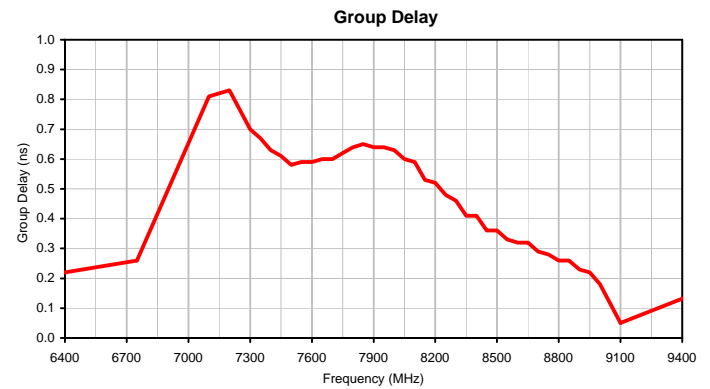

## Typical Performance Curves

ISO 9001 ISO 14001 AS 9100 CERTIFIED

P.O. Box 350166, Brooklyn, New York 11235-0003 (718) 934-4500 • Fax (718) 332-4661 For detailed performance specs & shopping online see Mini-Circuits web site