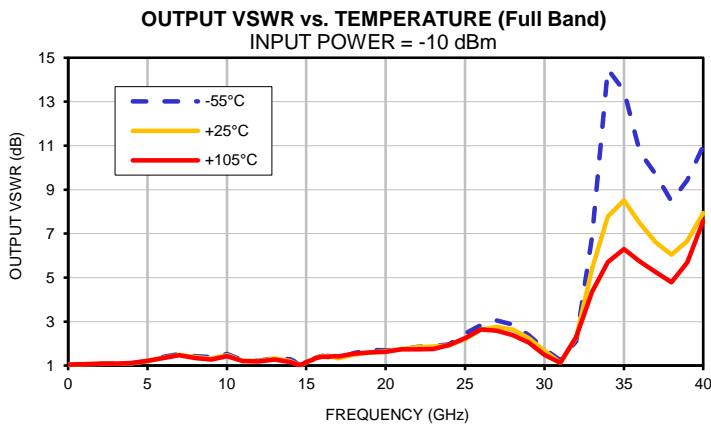

## Typical Performance Curves

P.O. Box 350166, Brooklyn, New York 11235-0003 (718) 934-4500 • Fax (718) 332-4661 For detailed performance specs & shopping online see Mini-Circuits web site  
The Design Engineers Search Engine Provides ACTUAL Data Instantly From MINI-CIRCUITS At: [www.minicircuits.com](http://www.minicircuits.com)