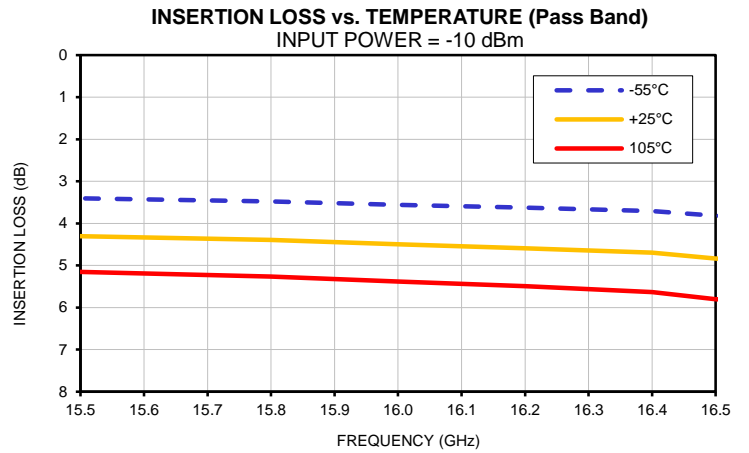

## Typical Performance Curves

P.O. Box 350166, Brooklyn, New York 11235-0003 (718) 934-4500 • Fax (718) 332-4661 For detailed performance specs & shopping online see Mini-Circuits web site  
The Design Engineers Search Engine Provides ACTUAL Data Instantly From MINI-CIRCUITS At: [www.minicircuits.com](http://www.minicircuits.com)