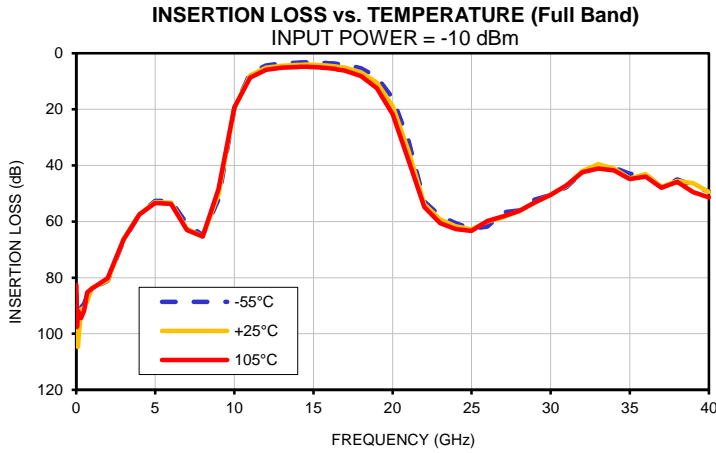

## Typical Performance Curves

P.O. Box 350166, Brooklyn, New York 11235-0003 (718) 934-4500 • Fax (718) 332-4661 For detailed performance specs & shopping online see Mini-Circuits web site  
The Design Engineers Search Engine Provides ACTUAL Data Instantly From MINI-CIRCUITS At: [www.minicircuits.com](http://www.minicircuits.com)