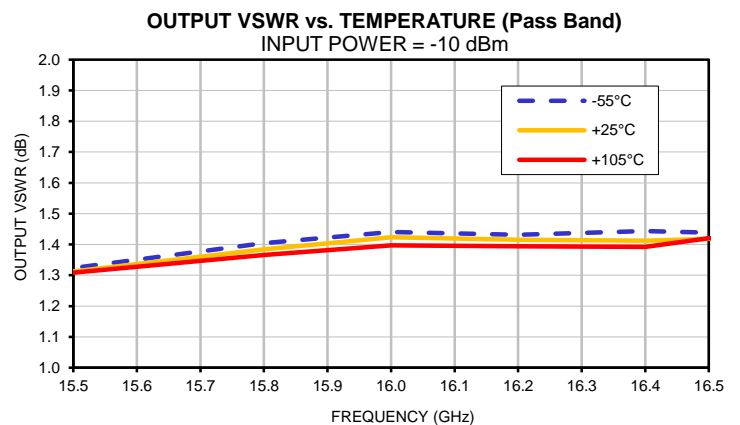

## Typical Performance Curves

P.O. Box 350166, Brooklyn, New York 11235-0003 (718) 934-4500 • Fax (718) 332-4661 For detailed performance specs & shopping online see Mini-Circuits web site  
The Design Engineers Search Engine Provides ACTUAL Data Instantly From MINI-CIRCUITS At: [www.minicircuits.com](http://www.minicircuits.com)