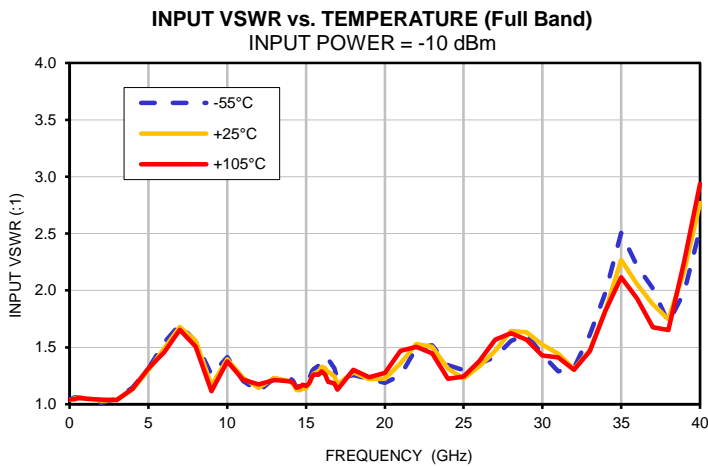

## Typical Performance Curves

P.O. Box 350166, Brooklyn, New York 11235-0003 (718) 934-4500 • Fax (718) 332-4661 For detailed performance specs & shopping online see Mini-Circuits web site  
The Design Engineers Search Engine Provides ACTUAL Data Instantly From MINI-CIRCUITS At: [www.minicircuits.com](http://www.minicircuits.com)