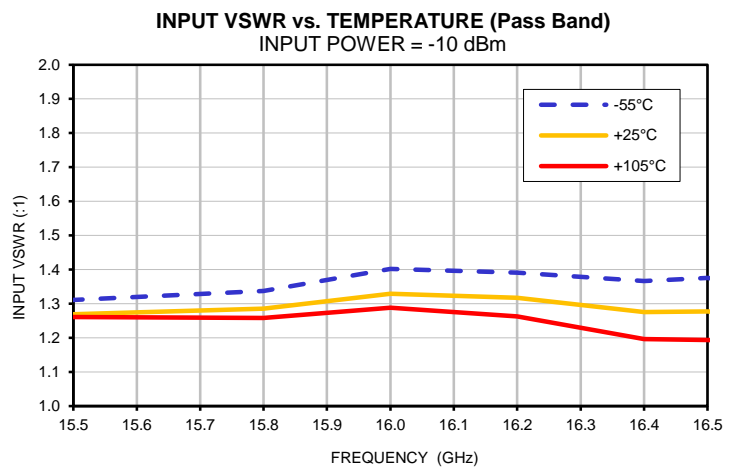

## Typical Performance Curves

P.O. Box 350166, Brooklyn, New York 11235-0003 (718) 934-4500 • Fax (718) 332-4661 For detailed performance specs & shopping online see Mini-Circuits web site  
The Design Engineers Search Engine Provides ACTUAL Data Instantly From MINI-CIRCUITS At: [www.minicircuits.com](http://www.minicircuits.com)