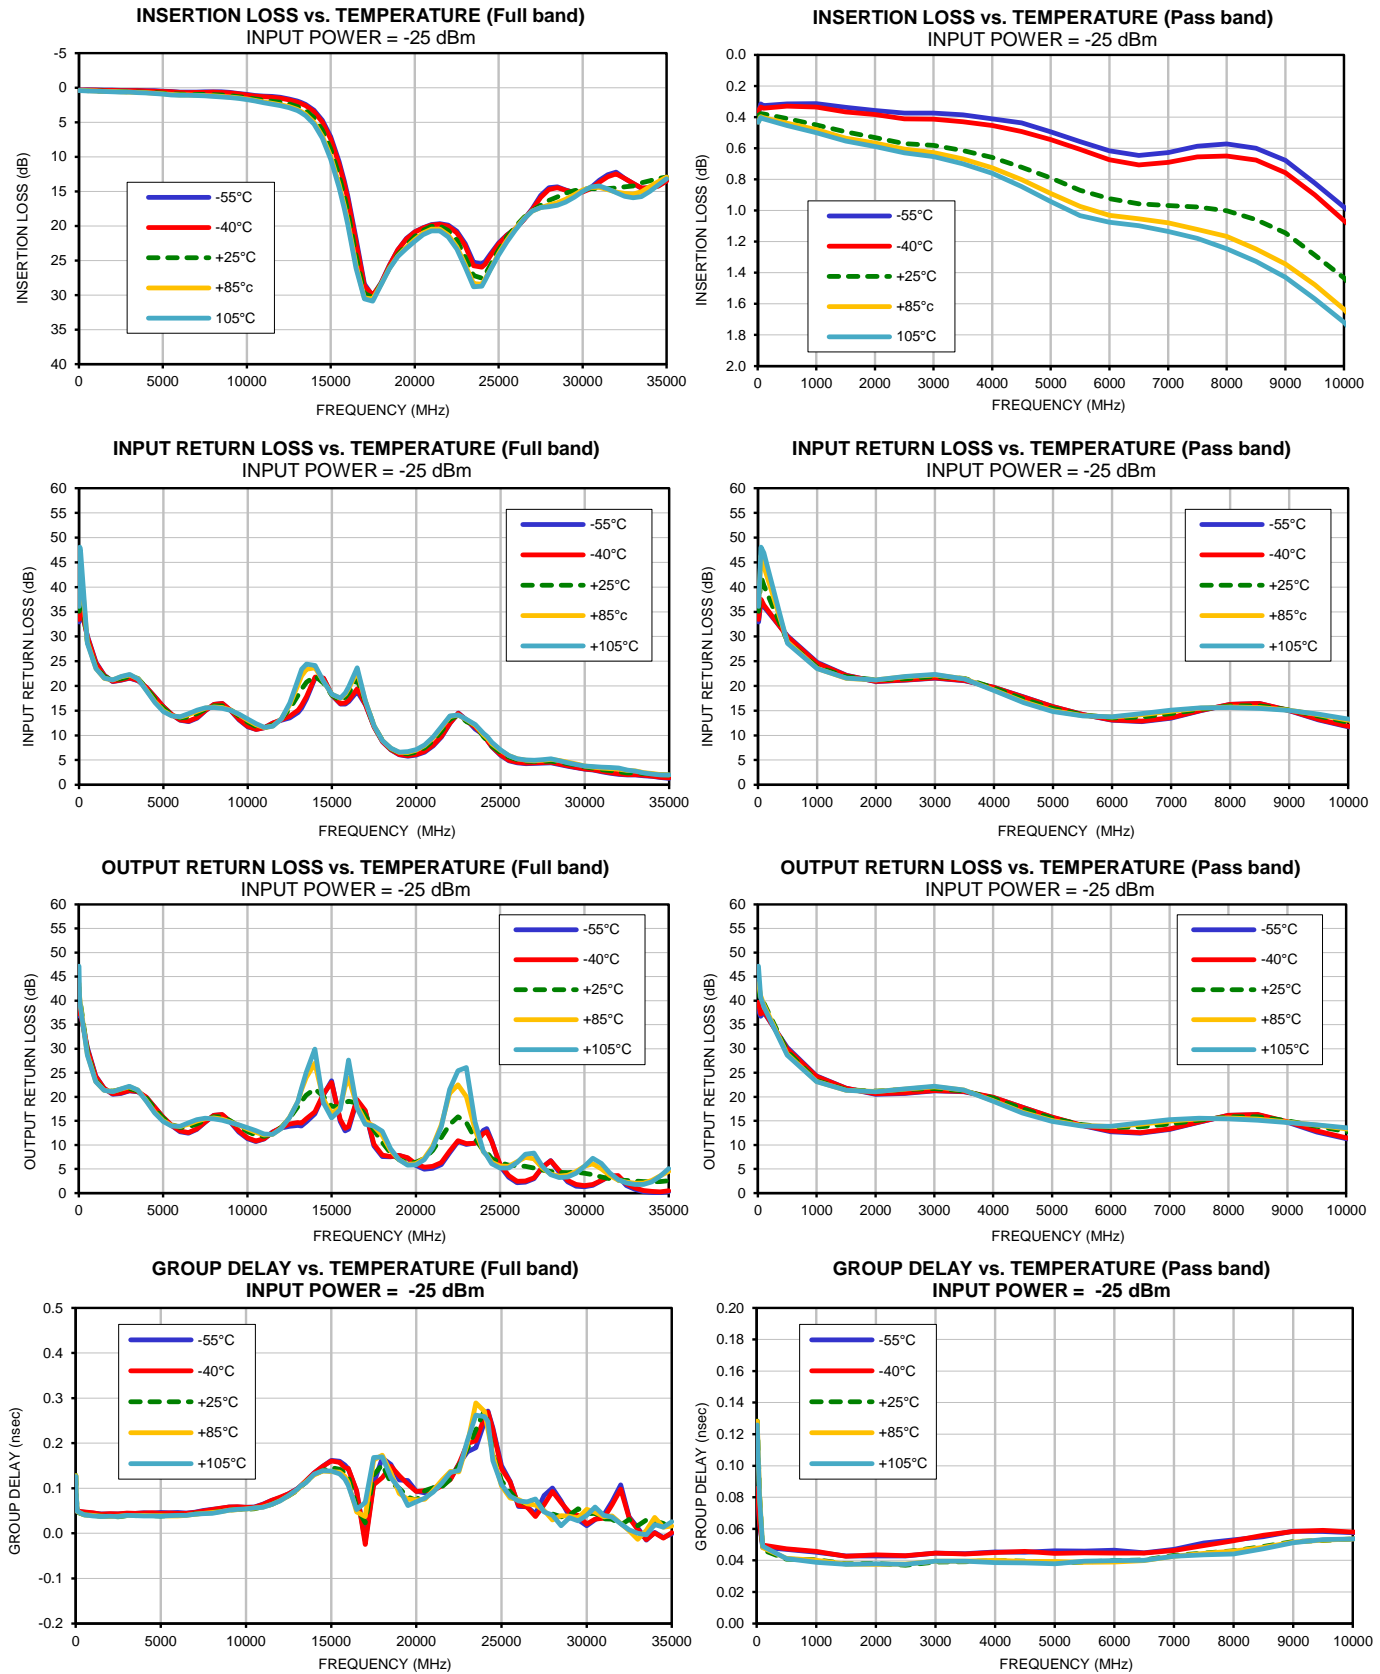

Typical Performance Curves

P.O. Box 350166, Brooklyn, New York 11235-0003 (718) 934-4500 • Fax (718) 332-4661 For detailed performance specs & shopping online see Mini-Circuits web site
 The Design Engineers Search Engine Provides ACTUAL Data Instantly From MINI-CIRCUITS At: www.minicircuits.com