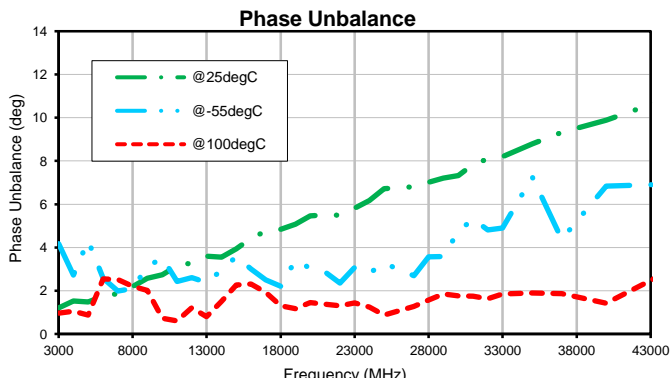

16 Way-0° Power Splitter/Combiner

ZC16PD-K0644+

Typical Performance Curves

P.O. Box 350166, Brooklyn, New York 11235-0003 (718) 934-4500 • Fax (718) 332-4661 For detailed performance specs & shopping online see Mini-Circuits web site

The Design Engineers Search Engine Provides ACTUAL Data Instantly From MINI-CIRCUITS At: www.minicircuits.com

IF/RF MICROWAVE COMPONENTS

REV. OR
ZC16PD-K0644+
6/12/2019
Page 1 of 1