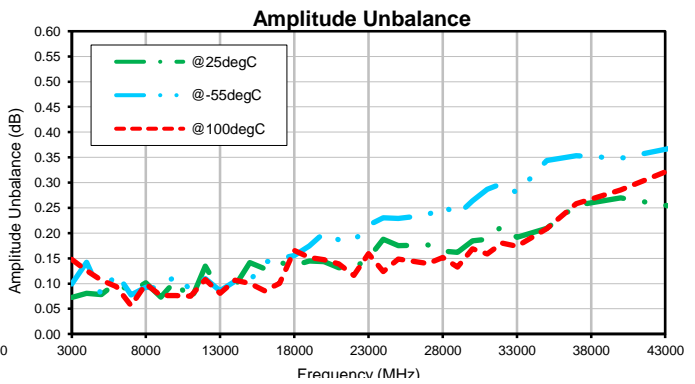

16 Way-0° Power Splitter/Combiner

ZC16PD-K0644+

Typical Performance Curves

P.O. Box 350166, Brooklyn, New York 11235-0003 (718) 934-4500 • Fax (718) 332-4661 For detailed performance specs & shopping online see Mini-Circuits web site

The Design Engineers Search Engine Provides ACTUAL Data Instantly From MINI-CIRCUITS At: www.minicircuits.com

IF/RF MICROWAVE COMPONENTS

REV. OR
ZC16PD-K0644+
6/12/2019
Page 1 of 1