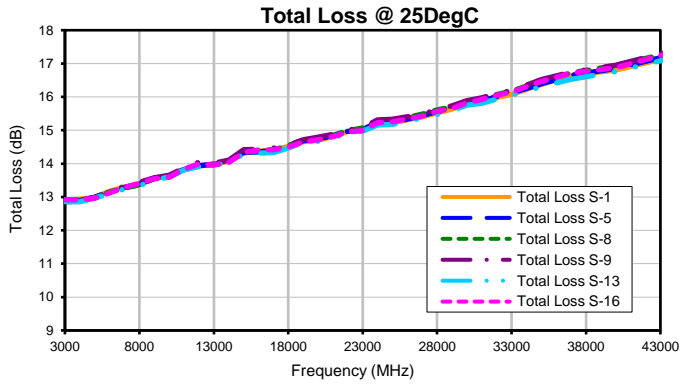

16 Way-0° Power Splitter/Combiner

ZC16PD-K0644+

Typical Performance Curves

P.O. Box 350166, Brooklyn, New York 11235-0003 (718) 934-4500 • Fax (718) 332-4661 For detailed performance specs & shopping online see Mini-Circuits web site

The Design Engineers Search Engine Provides ACTUAL Data Instantly From MINI-CIRCUITS At: www.minicircuits.com

IF/RF MICROWAVE COMPONENTS

REV. OR
ZC16PD-K0644+
6/12/2019
Page 1 of 1