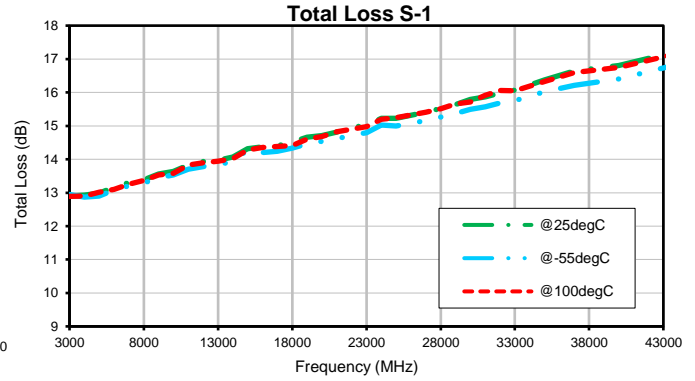

16 Way-0° Power Splitter/Combiner

ZC16PD-K0644+

Typical Performance Curves

P.O. Box 350166, Brooklyn, New York 11235-0003 (718) 934-4500 • Fax (718) 332-4661 For detailed performance specs & shopping online see Mini-Circuits web site

The Design Engineers Search Engine Provides ACTUAL Data Instantly From MINI-CIRCUITS At: www.minicircuits.com

IF/RF MICROWAVE COMPONENTS

REV. OR
ZC16PD-K0644+
6/12/2019
Page 1 of 1