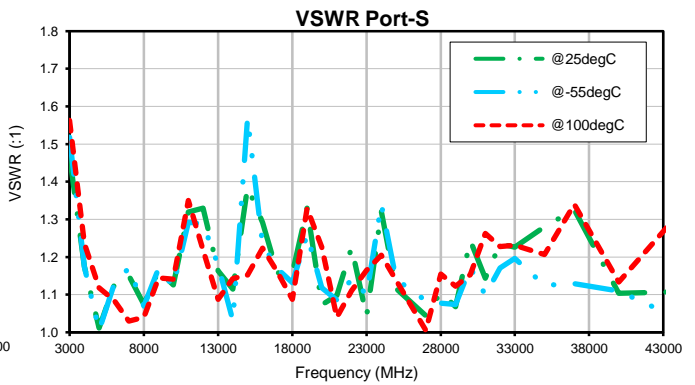

16 Way-0° Power Splitter/Combiner

ZC16PD-K0644+

Typical Performance Curves

P.O. Box 350166, Brooklyn, New York 11235-0003 (718) 934-4500 • Fax (718) 332-4661 For detailed performance specs & shopping online see Mini-Circuits web site

The Design Engineers Search Engine Provides ACTUAL Data Instantly From MINI-CIRCUITS At: www.minicircuits.com

IF/RF MICROWAVE COMPONENTS

REV. OR
ZC16PD-K0644+
6/12/2019
Page 1 of 1