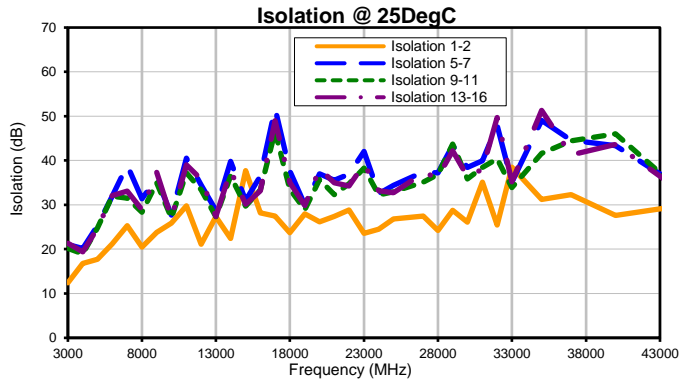

16 Way-0° Power Splitter/Combiner

ZC16PD-K0644+

Typical Performance Curves

P.O. Box 350166, Brooklyn, New York 11235-0003 (718) 934-4500 • Fax (718) 332-4661 For detailed performance specs & shopping online see Mini-Circuits web site

The Design Engineers Search Engine Provides ACTUAL Data Instantly From MINI-CIRCUITS At: www.minicircuits.com

IF/RF MICROWAVE COMPONENTS

REV. OR
ZC16PD-K0644+
6/12/2019
Page 1 of 1