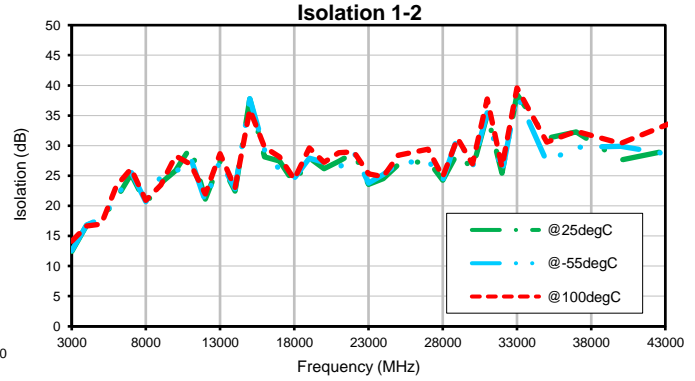

16 Way-0° Power Splitter/Combiner

ZC16PD-K0644+

Typical Performance Curves

P.O. Box 350166, Brooklyn, New York 11235-0003 (718) 934-4500 • Fax (718) 332-4661 For detailed performance specs & shopping online see Mini-Circuits web site

The Design Engineers Search Engine Provides ACTUAL Data Instantly From MINI-CIRCUITS At: www.minicircuits.com

IF/RF MICROWAVE COMPONENTS

REV. OR
ZC16PD-K0644+
6/12/2019
Page 1 of 1