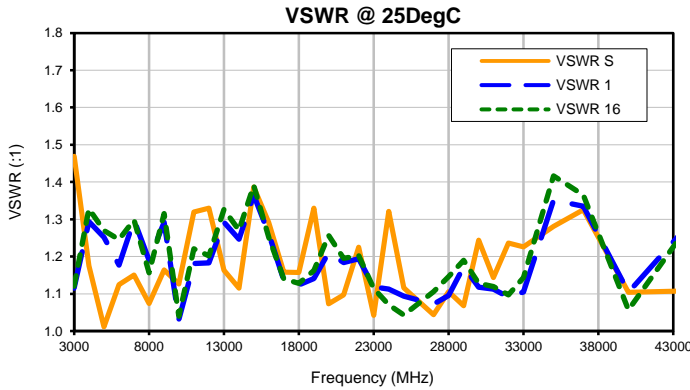

16 Way-0° Power Splitter/Combiner

ZC16PD-K0644+

Typical Performance Curves

P.O. Box 350166, Brooklyn, New York 11235-0003 (718) 934-4500 • Fax (718) 332-4661 For detailed performance specs & shopping online see Mini-Circuits web site

The Design Engineers Search Engine Provides ACTUAL Data Instantly From MINI-CIRCUITS At: www.minicircuits.com

IF/RF MICROWAVE COMPONENTS

REV. OR
ZC16PD-K0644+
6/12/2019
Page 1 of 1