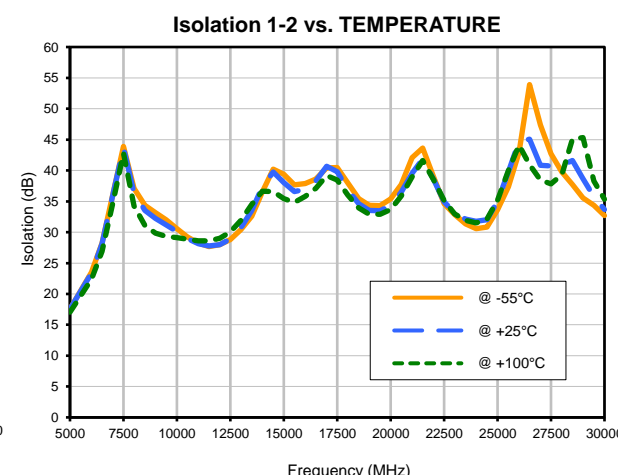

3 Way-0° Power Splitter/Combiner

ZC3PD-18263-S+

Typical Performance Curves

Typical Performance Curves