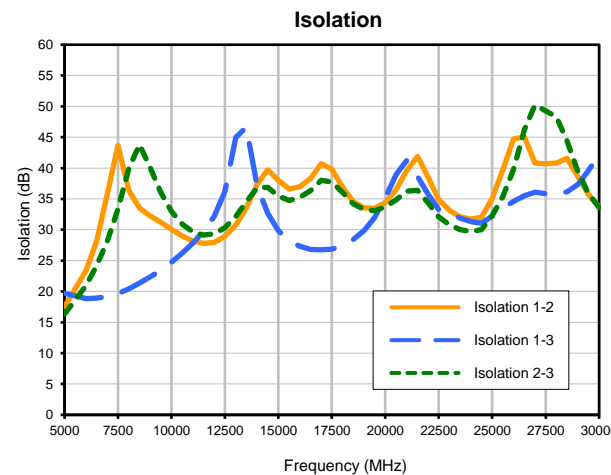

3 Way-0° Power Splitter/Combiner

ZC3PD-18263-S+

Typical Performance Curves

Typical Performance Curves