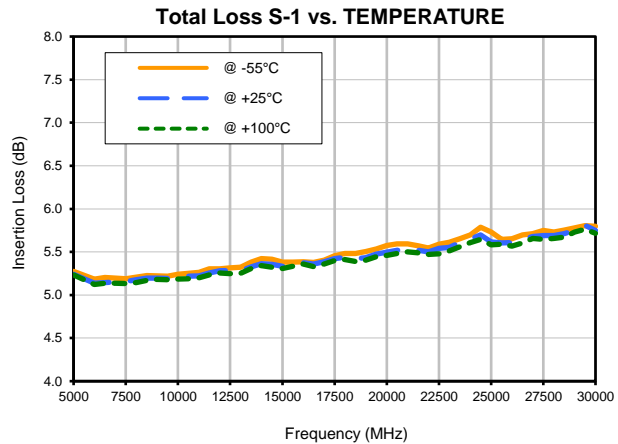

3 Way-0° Power Splitter/Combiner

ZC3PD-18263-S+

Typical Performance Curves

Typical Performance Curves