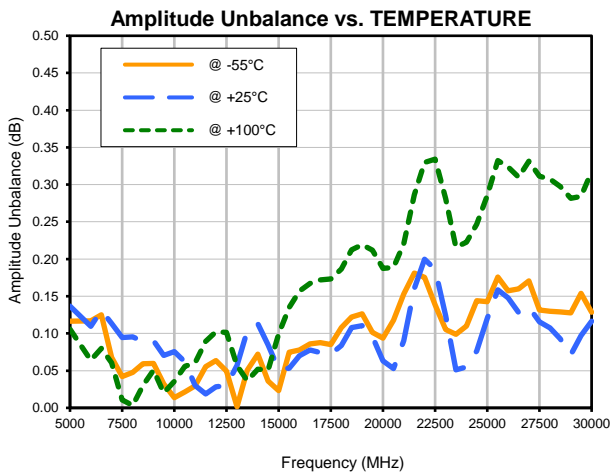

3 Way-0° Power Splitter/Combiner

ZC3PD-18263-S+

Typical Performance Curves

Typical Performance Curves