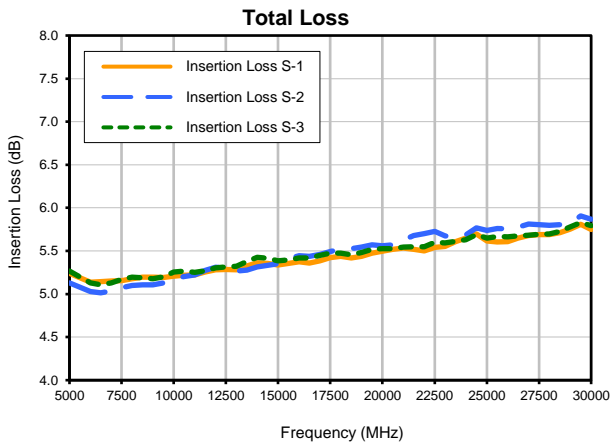

3 Way-0° Power Splitter/Combiner

ZC3PD-18263-S+

Typical Performance Curves

Typical Performance Curves