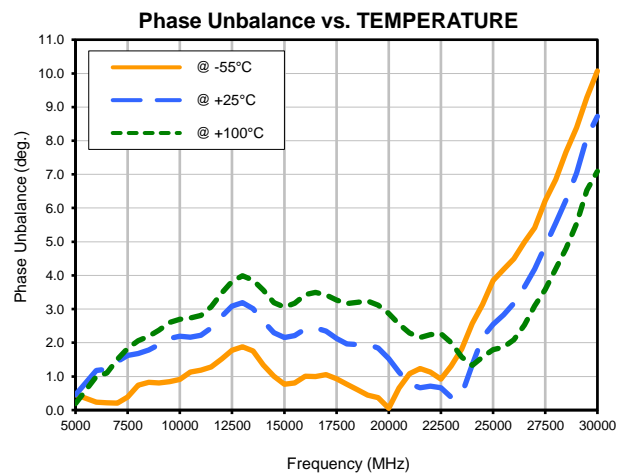

3 Way-0° Power Splitter/Combiner

ZC3PD-18263-S+

Typical Performance Curves

Typical Performance Curves