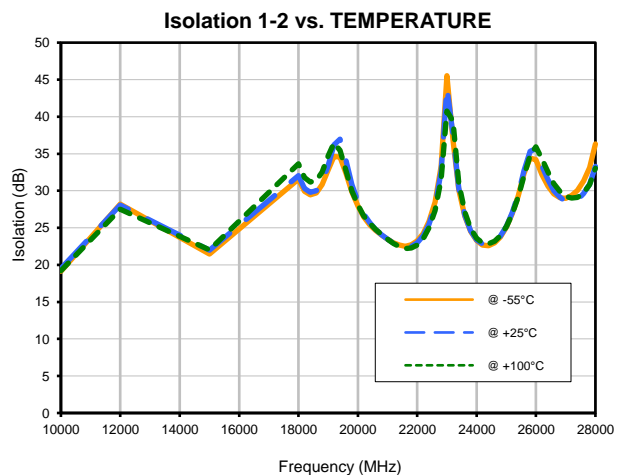

# 4 Way-0° Power Splitter/Combiner

## Typical Performance Curves