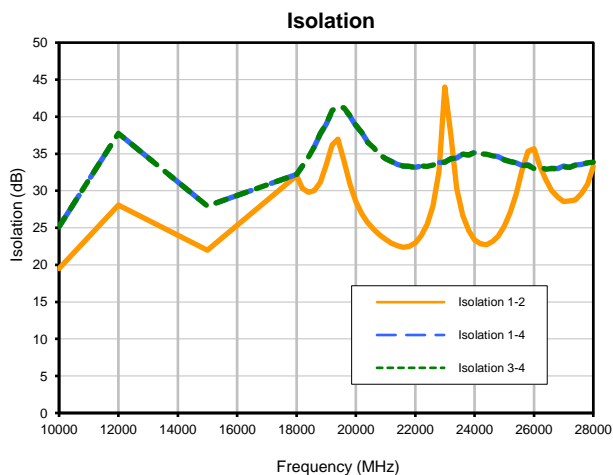

# 4 Way-0° Power Splitter/Combiner

## Typical Performance Curves