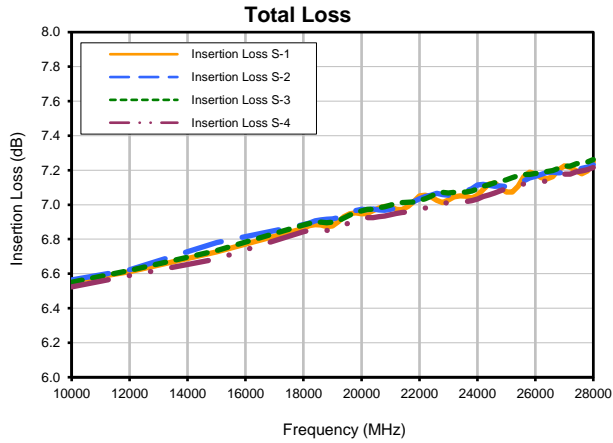

# 4 Way-0° Power Splitter/Combiner

## Typical Performance Curves