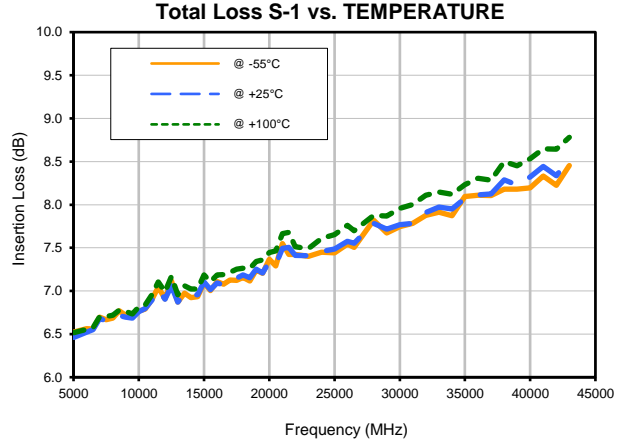

4 Way-0° Power Splitter/Combiner

ZC4PD-K0644+

Typical Performance Curves

P.O. Box 350166, Brooklyn, New York 11235-0003 (718) 934-4500 • Fax (718) 332-4661 For detailed performance specs & shopping online see Mini-Circuits web site

The Design Engineers Search Engine Provides ACTUAL Data Instantly From MINI-CIRCUITS At: www.minicircuits.com

IF/RF MICROWAVE COMPONENTS

REV. OR
ZC4PD-K0644+
1/24/2019
Page 1 of 2

Typical Performance Curves