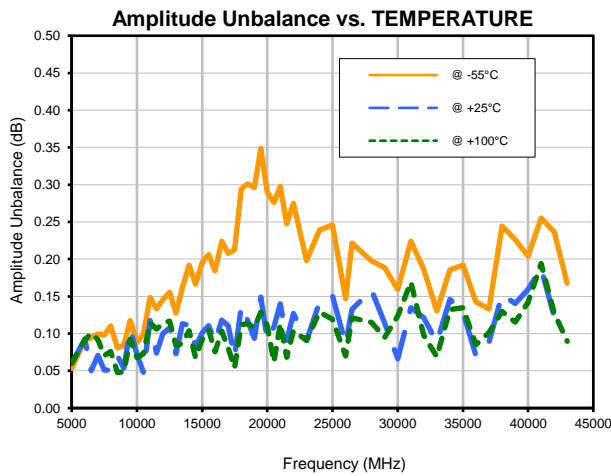

4 Way-0° Power Splitter/Combiner

ZC4PD-K0644+

Typical Performance Curves

P.O. Box 350166, Brooklyn, New York 11235-0003 (718) 934-4500 • Fax (718) 332-4661 For detailed performance specs & shopping online see Mini-Circuits web site