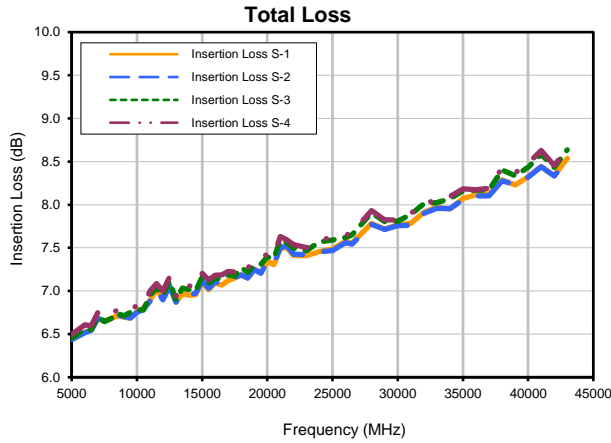

4 Way-0° Power Splitter/Combiner

ZC4PD-K0644+

Typical Performance Curves

P.O. Box 350166, Brooklyn, New York 11235-0003 (718) 934-4500 • Fax (718) 332-4661 For detailed performance specs & shopping online see Mini-Circuits web site

The Design Engineers Search Engine Provides ACTUAL Data Instantly From MINI-CIRCUITS At: www.minicircuits.com

IF/RF MICROWAVE COMPONENTS

REV. OR
ZC4PD-K0644+
1/24/2019
Page 1 of 2

Typical Performance Curves