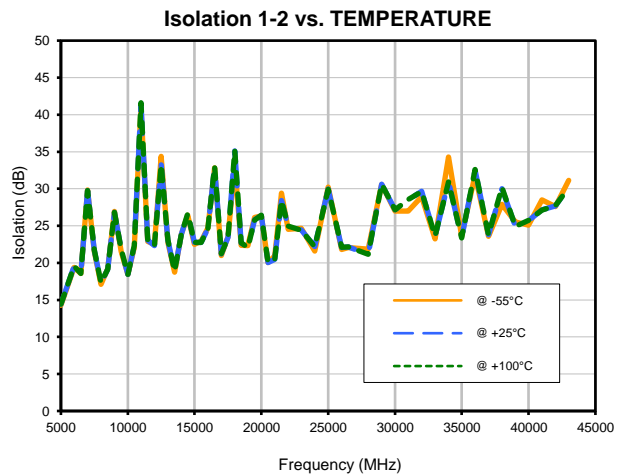

4 Way-0° Power Splitter/Combiner

ZC4PD-K0644+

Typical Performance Curves

P.O. Box 350166, Brooklyn, New York 11235-0003 (718) 934-4500 • Fax (718) 332-4661 For detailed performance specs & shopping online see Mini-Circuits web site

The Design Engineers Search Engine Provides ACTUAL Data Instantly From MINI-CIRCUITS At: www.minicircuits.com

IF/RF MICROWAVE COMPONENTS

REV. OR
ZC4PD-K0644+
1/24/2019
Page 1 of 2

Typical Performance Curves