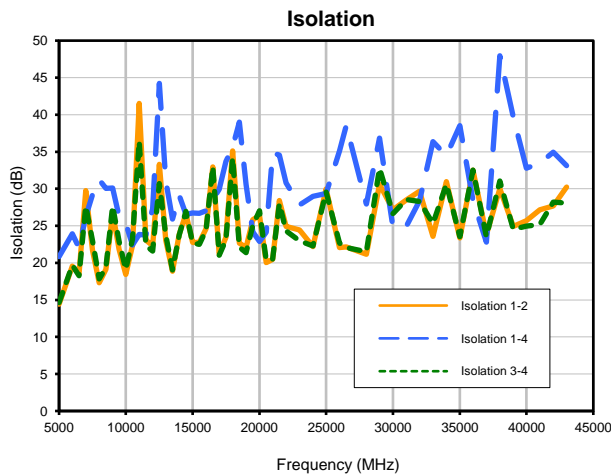

4 Way-0° Power Splitter/Combiner

ZC4PD-K0644+

Typical Performance Curves

P.O. Box 350166, Brooklyn, New York 11235-0003 (718) 934-4500 • Fax (718) 332-4661 For detailed performance specs & shopping online see Mini-Circuits web site

The Design Engineers Search Engine Provides ACTUAL Data Instantly From MINI-CIRCUITS At: www.minicircuits.com

IF/RF MICROWAVE COMPONENTS

REV. OR
ZC4PD-K0644+
1/24/2019
Page 1 of 2

Typical Performance Curves