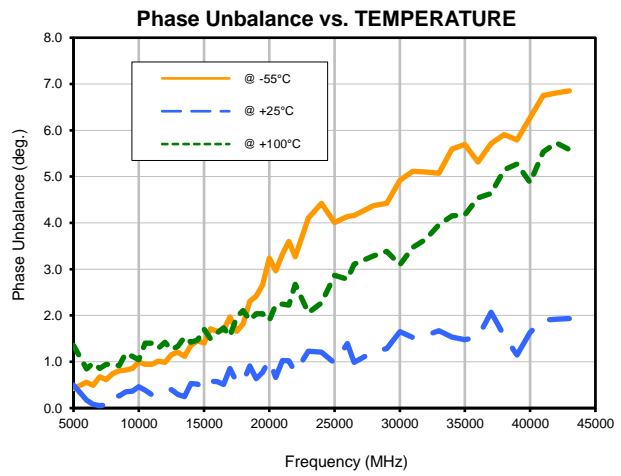

4 Way-0° Power Splitter/Combiner

ZC4PD-K0644+

Typical Performance Curves

P.O. Box 350166, Brooklyn, New York 11235-0003 (718) 934-4500 • Fax (718) 332-4661 For detailed performance specs & shopping online see Mini-Circuits web site