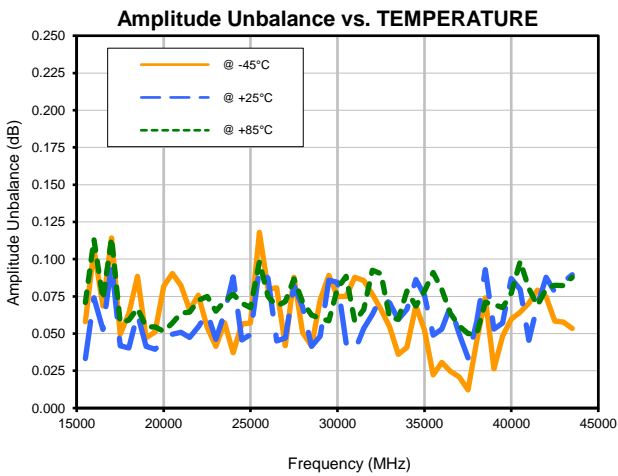

4 Way-0° Power Splitter/Combiner

ZC4PD-K1844+

Typical Performance Curves

P.O. Box 350166, Brooklyn, New York 11235-0003 (718) 934-4500 • Fax (718) 332-4661 For detailed performance specs & shopping online see Mini-Circuits web site www.minicircuits.com