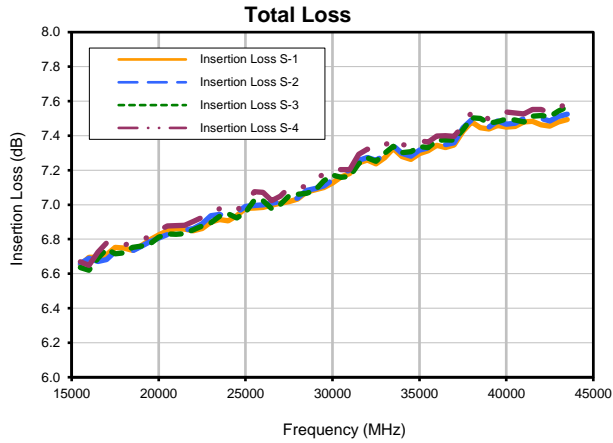

4 Way-0° Power Splitter/Combiner

ZC4PD-K1844+

Typical Performance Curves

P.O. Box 350166, Brooklyn, New York 11235-0003 (718) 934-4500 • Fax (718) 332-4661 For detailed performance specs & shopping online see Mini-Circuits web site www.minicircuits.com

The Design Engineers Search Engine Provides ACTUAL Data Instantly From MINI-CIRCUITS At: www.minicircuits.com

IF/RF MICROWAVE COMPONENTS

REV. OR
ZC4PD-K1844+
1/16/2019
Page 1 of 2

Typical Performance Curves