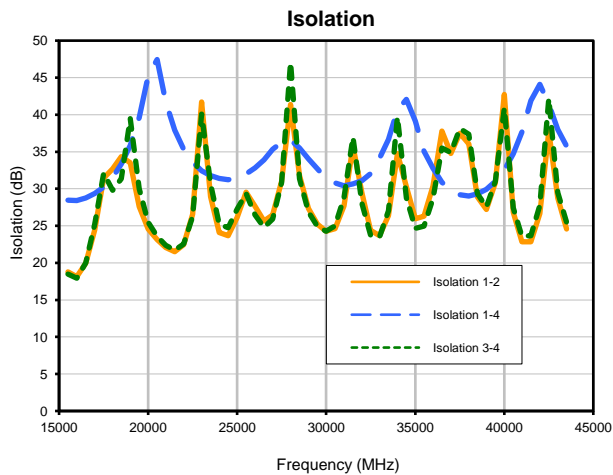

4 Way-0° Power Splitter/Combiner

ZC4PD-K1844+

Typical Performance Curves

P.O. Box 350166, Brooklyn, New York 11235-0003 (718) 934-4500 • Fax (718) 332-4661 For detailed performance specs & shopping online see Mini-Circuits web site www.minicircuits.com

The Design Engineers Search Engine Provides ACTUAL Data Instantly From MINI-CIRCUITS At: www.minicircuits.com

IF/RF MICROWAVE COMPONENTS

REV. OR
ZC4PD-K1844+
1/16/2019
Page 1 of 2

Typical Performance Curves