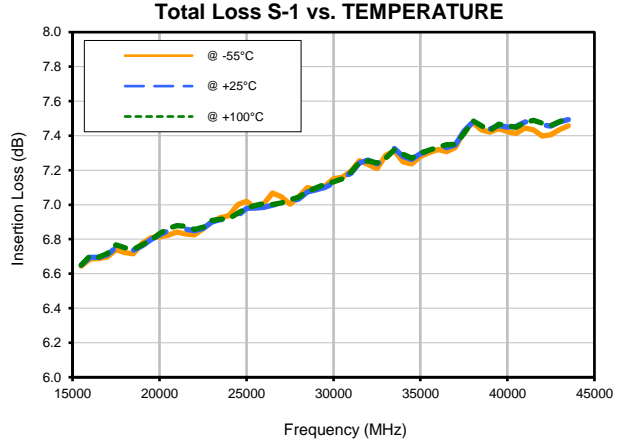

4 Way-0° Power Splitter/Combiner

ZC4PD-K1844+

Typical Performance Curves

P.O. Box 350166, Brooklyn, New York 11235-0003 (718) 934-4500 • Fax (718) 332-4661 For detailed performance specs & shopping online see Mini-Circuits web site www.minicircuits.com

The Design Engineers Search Engine Provides ACTUAL Data Instantly From MINI-CIRCUITS At: www.minicircuits.com

IF/RF MICROWAVE COMPONENTS

REV. OR
ZC4PD-K1844+
1/16/2019
Page 1 of 2

Typical Performance Curves