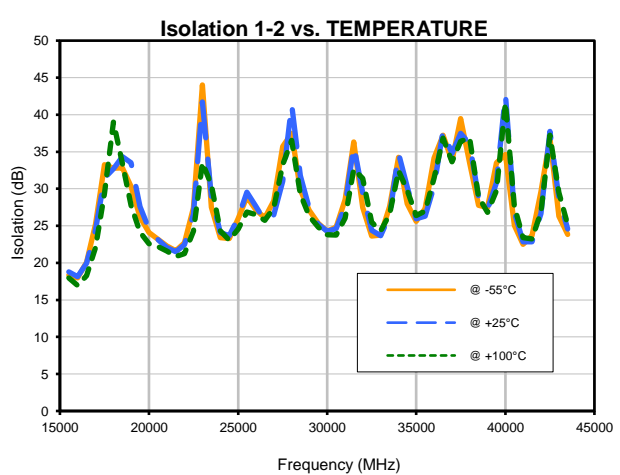

4 Way-0° Power Splitter/Combiner

ZC4PD-K1844+

Typical Performance Curves

P.O. Box 350166, Brooklyn, New York 11235-0003 (718) 934-4500 • Fax (718) 332-4661 For detailed performance specs & shopping online see Mini-Circuits web site www.minicircuits.com

The Design Engineers Search Engine Provides ACTUAL Data Instantly From MINI-CIRCUITS At: www.minicircuits.com

IF/RF MICROWAVE COMPONENTS

REV. OR
ZC4PD-K1844+
1/16/2019
Page 1 of 2

Typical Performance Curves