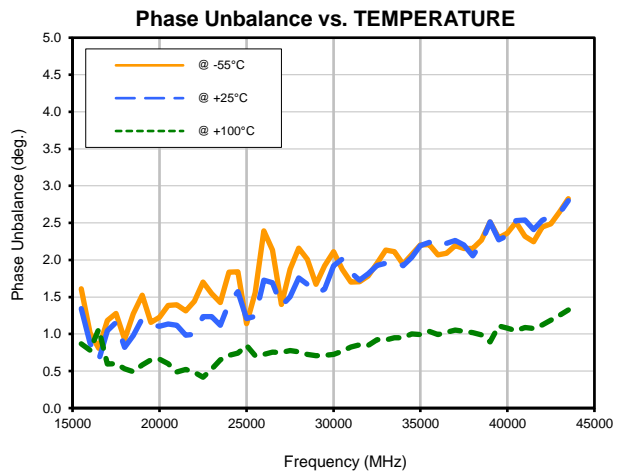

4 Way-0° Power Splitter/Combiner

ZC4PD-K1844+

Typical Performance Curves

P.O. Box 350166, Brooklyn, New York 11235-0003 (718) 934-4500 • Fax (718) 332-4661 For detailed performance specs & shopping online see Mini-Circuits web site www.minicircuits.com