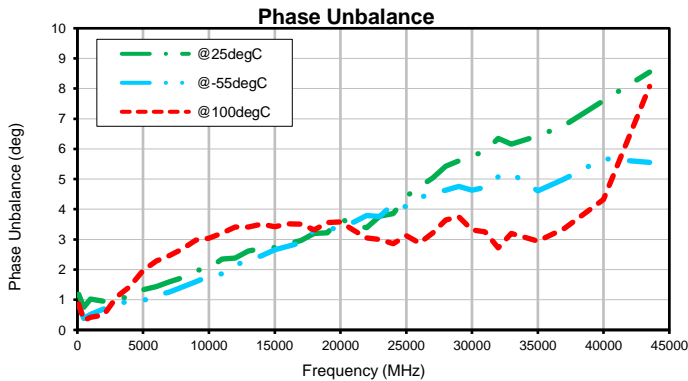

8 Way-0° Power Splitter/Combiner

ZC8PD-K5R44W+

Typical Performance Curves

P.O. Box 350166, Brooklyn, New York 11235-0003 (718) 934-4500 • Fax (718) 332-4661 For detailed performance specs & shopping online see Mini-Circuits web site

The Design Engineers Search Engine Provides ACTUAL Data Instantly From MINI-CIRCUITS At: www.minicircuits.com

IF/RF MICROWAVE COMPONENTS

REV. OR
ZC8PD-K5R44W+
6/5/2019
Page 1 of 1