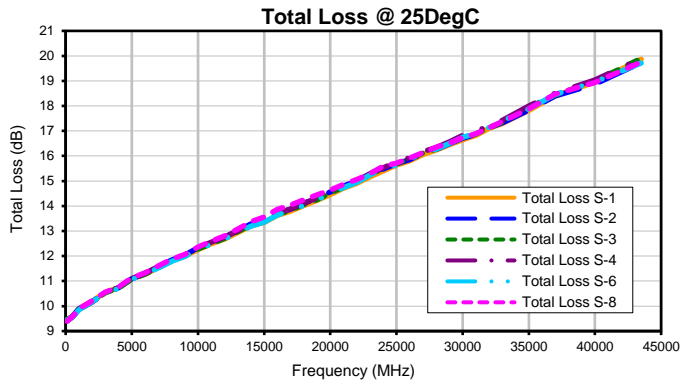

# 8 Way-0° Power Splitter/Combiner

## Typical Performance Curves

P.O. Box 350166, Brooklyn, New York 11235-0003 (718) 934-4500 • Fax (718) 332-4661 For detailed performance specs & shopping online see Mini-Circuits web site

The Design Engineers Search Engine Provides ACTUAL Data Instantly From MINI-CIRCUITS At: [www.minicircuits.com](http://www.minicircuits.com)