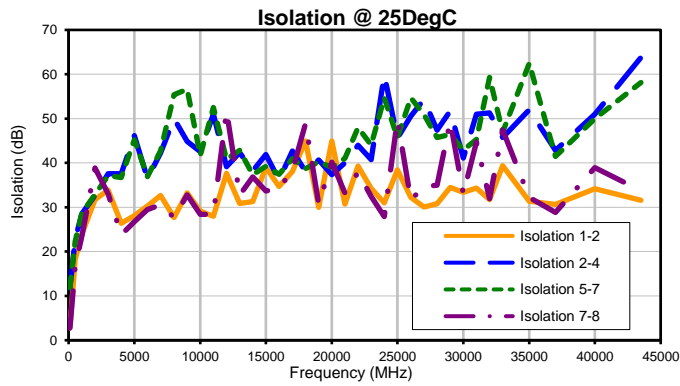

8 Way-0° Power Splitter/Combiner

ZC8PD-K5R44W+

Typical Performance Curves

P.O. Box 350166, Brooklyn, New York 11235-0003 (718) 934-4500 • Fax (718) 332-4661 For detailed performance specs & shopping online see Mini-Circuits web site

The Design Engineers Search Engine Provides ACTUAL Data Instantly From MINI-CIRCUITS At: www.minicircuits.com

IF/RF MICROWAVE COMPONENTS

REV. OR
ZC8PD-K5R44W+
6/5/2019
Page 1 of 1