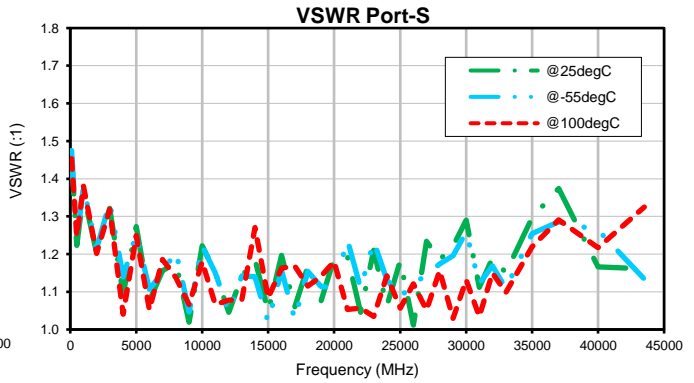

8 Way-0° Power Splitter/Combiner

ZC8PD-K5R44W+

Typical Performance Curves

P.O. Box 350166, Brooklyn, New York 11235-0003 (718) 934-4500 • Fax (718) 332-4661 For detailed performance specs & shopping online see Mini-Circuits web site

The Design Engineers Search Engine Provides ACTUAL Data Instantly From MINI-CIRCUITS At: www.minicircuits.com

IF/RF MICROWAVE COMPONENTS

REV. OR
ZC8PD-K5R44W+
6/5/2019
Page 1 of 1