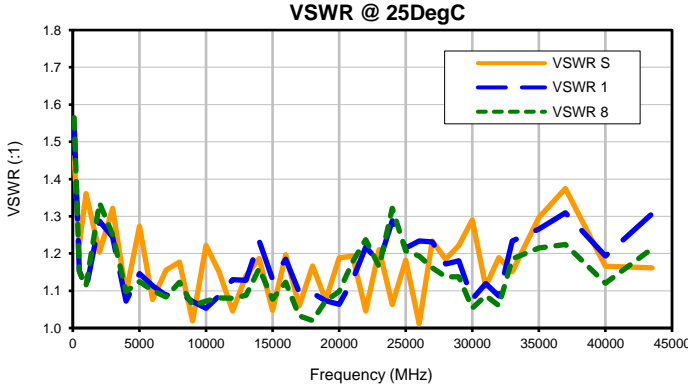

8 Way-0° Power Splitter/Combiner

ZC8PD-K5R44W+

Typical Performance Curves

P.O. Box 350166, Brooklyn, New York 11235-0003 (718) 934-4500 • Fax (718) 332-4661 For detailed performance specs & shopping online see Mini-Circuits web site

The Design Engineers Search Engine Provides ACTUAL Data Instantly From MINI-CIRCUITS At: www.minicircuits.com

IF/RF MICROWAVE COMPONENTS

REV. OR
ZC8PD-K5R44W+
6/5/2019
Page 1 of 1