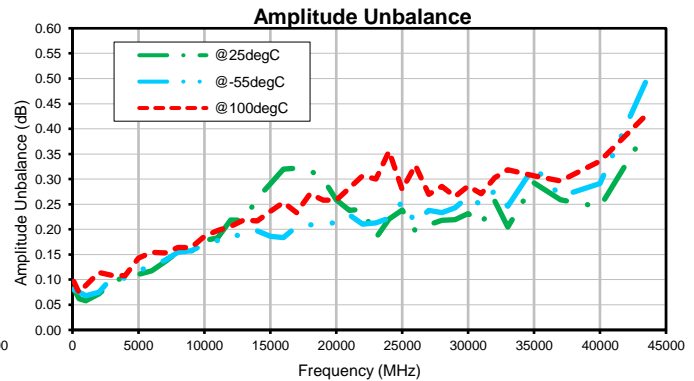

8 Way-0° Power Splitter/Combiner

ZC8PD-K5R44W+

Typical Performance Curves

P.O. Box 350166, Brooklyn, New York 11235-0003 (718) 934-4500 • Fax (718) 332-4661 For detailed performance specs & shopping online see Mini-Circuits web site

The Design Engineers Search Engine Provides ACTUAL Data Instantly From MINI-CIRCUITS At: www.minicircuits.com

IF/RF MICROWAVE COMPONENTS

REV. OR
ZC8PD-K5R44W+
6/5/2019
Page 1 of 1