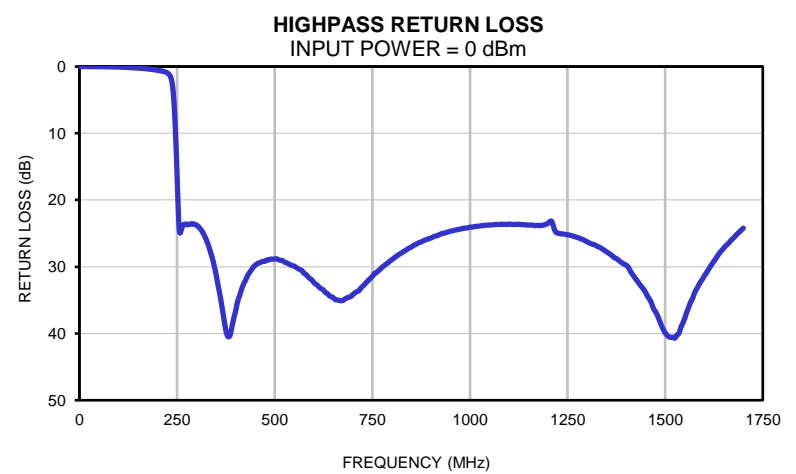

Coaxial Diplexer

ZDPL-2025-75-F+

Typical Performance Curves

P.O. Box 350166, Brooklyn, New York 11235-0003 (718) 934-4500 • Fax (718) 332-4661 For detailed performance specs & shopping online see Mini-Circuits web site
The Design Engineers Search Engine Provides ACTUAL Data Instantly From MINI-CIRCUITS At: www.minicircuits.com