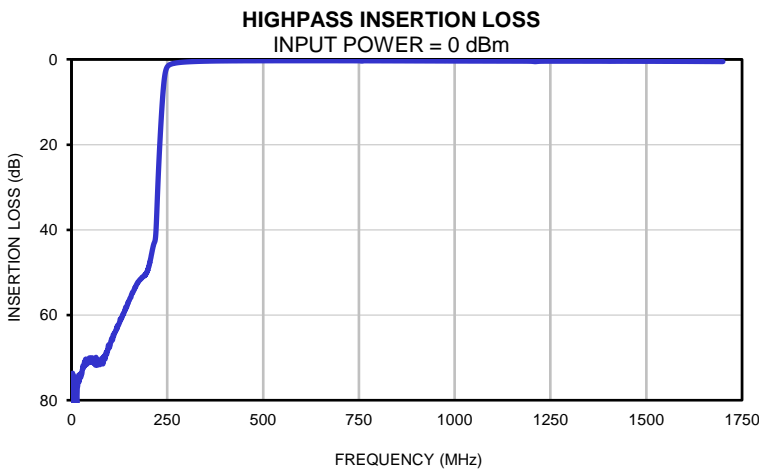

Coaxial Diplexer

ZDPL-2025-75-F+

Typical Performance Curves

P.O. Box 350166, Brooklyn, New York 11235-0003 (718) 934-4500 • Fax (718) 332-4661 For detailed performance specs & shopping online see Mini-Circuits web site
The Design Engineers Search Engine Provides ACTUAL Data Instantly From MINI-CIRCUITS At: www.minicircuits.com