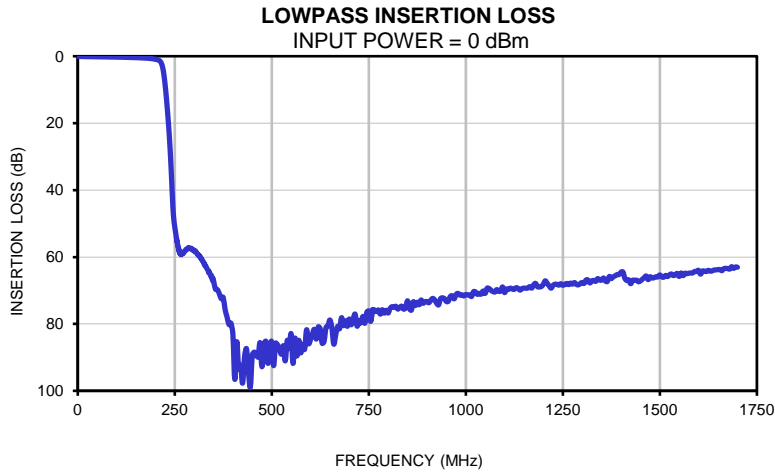

Coaxial Diplexer

ZDPL-2025-75-F+

Typical Performance Curves

P.O. Box 350166, Brooklyn, New York 11235-0003 (718) 934-4500 • Fax (718) 332-4661 For detailed performance specs & shopping online see Mini-Circuits web site
The Design Engineers Search Engine Provides ACTUAL Data Instantly From MINI-CIRCUITS At: www.minicircuits.com