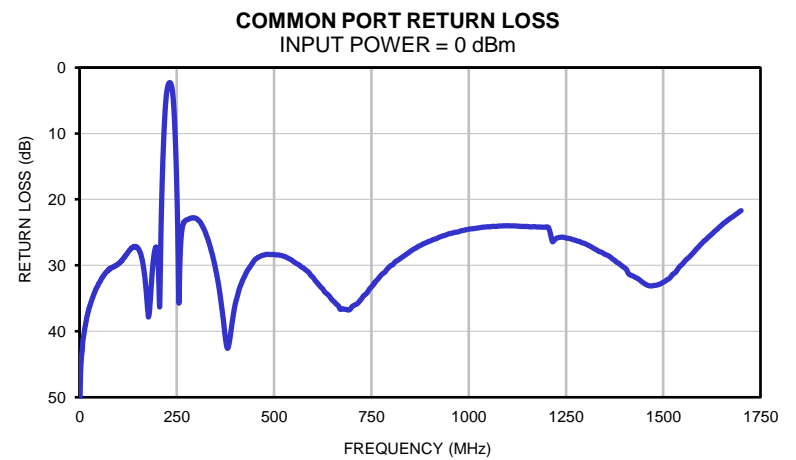

Coaxial Diplexer

ZDPL-2025-75-F+

Typical Performance Curves

P.O. Box 350166, Brooklyn, New York 11235-0003 (718) 934-4500 • Fax (718) 332-4661 For detailed performance specs & shopping online see Mini-Circuits web site
The Design Engineers Search Engine Provides ACTUAL Data Instantly From MINI-CIRCUITS At: www.minicircuits.com