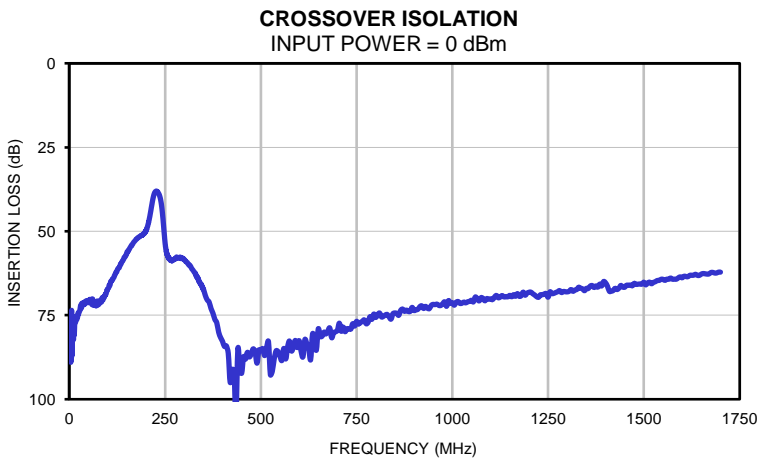

Coaxial Diplexer

ZDPL-2025-75-F+

Typical Performance Curves

P.O. Box 350166, Brooklyn, New York 11235-0003 (718) 934-4500 • Fax (718) 332-4661 For detailed performance specs & shopping online see Mini-Circuits web site
The Design Engineers Search Engine Provides ACTUAL Data Instantly From MINI-CIRCUITS At: www.minicircuits.com

IF/RF MICROWAVE COMPONENTS

REV. OR
ZDPL-2025-75-F+
161205
Page 1 of 1