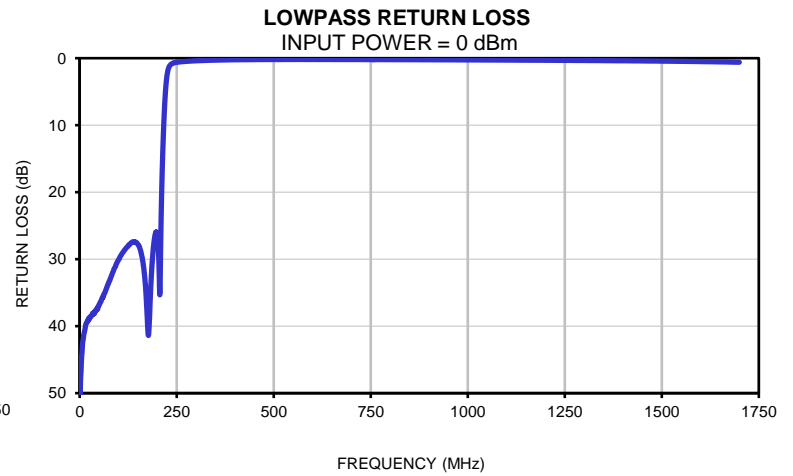

Coaxial Diplexer

ZDPL-2025-75-F+

Typical Performance Curves

P.O. Box 350166, Brooklyn, New York 11235-0003 (718) 934-4500 • Fax (718) 332-4661 For detailed performance specs & shopping online see Mini-Circuits web site
The Design Engineers Search Engine Provides ACTUAL Data Instantly From MINI-CIRCUITS At: www.minicircuits.com