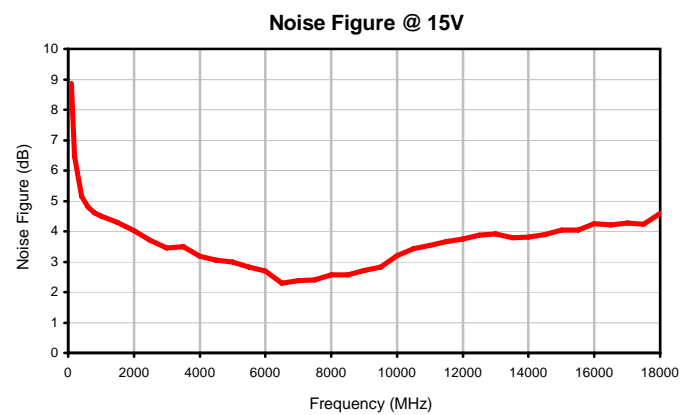

Super Ultra Wideband Amplifier

ZVA-183W+

Typical Performance Curves

P.O. Box 350166, Brooklyn, New York 11235-0003 • (718) 934-4500 • Fax (718) 332-4661 For detailed performance specs & shopping online see Mini-Circuits web site
The Design Engineers Search Engine Provides ACTUAL Data Instantly From MINI-CIRCUITS At: www.minicircuits.com