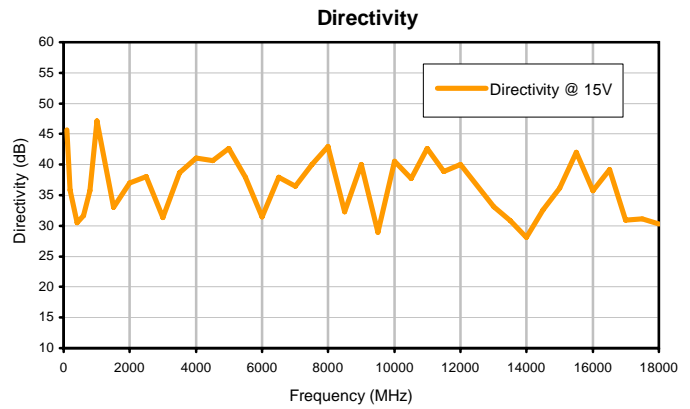

Super Ultra Wideband Amplifier

ZVA-183W+

Typical Performance Curves

P.O. Box 350166, Brooklyn, New York 11235-0003 • (718) 934-4500 • Fax (718) 332-4661 For detailed performance specs & shopping online see Mini-Circuits web site
The Design Engineers Search Engine Provides ACTUAL Data Instantly From MINI-CIRCUITS At: www.minicircuits.com