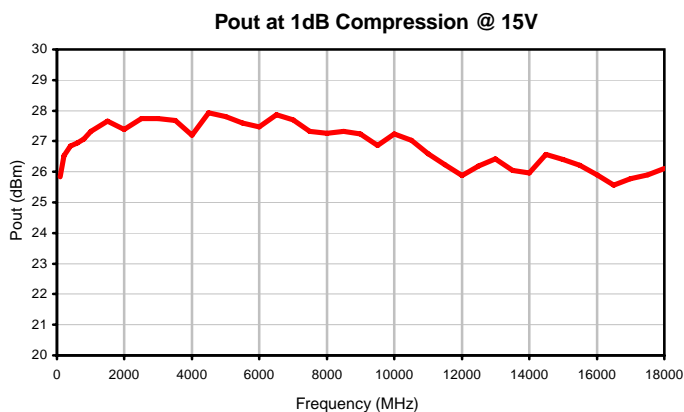

Super Ultra Wideband Amplifier

ZVA-183W+

Typical Performance Curves

P.O. Box 350166, Brooklyn, New York 11235-0003 • (718) 934-4500 • Fax (718) 332-4661 For detailed performance specs & shopping online see Mini-Circuits web site
The Design Engineers Search Engine Provides ACTUAL Data Instantly From MINI-CIRCUITS At: www.minicircuits.com