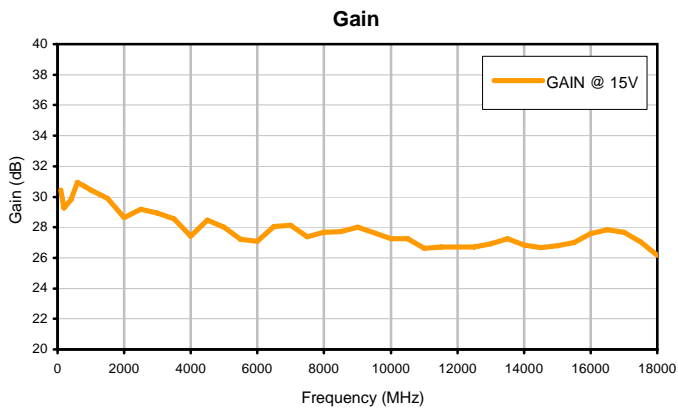

Super Ultra Wideband Amplifier

ZVA-183W+

Typical Performance Curves

P.O. Box 350166, Brooklyn, New York 11235-0003 • (718) 934-4500 • Fax (718) 332-4661 For detailed performance specs & shopping online see Mini-Circuits web site
The Design Engineers Search Engine Provides ACTUAL Data Instantly From MINI-CIRCUITS At: www.minicircuits.com