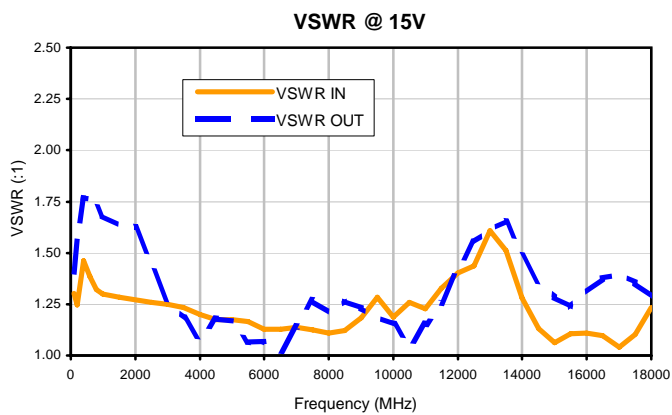

Super Ultra Wideband Amplifier

ZVA-183W+

Typical Performance Curves

P.O. Box 350166, Brooklyn, New York 11235-0003 • (718) 934-4500 • Fax (718) 332-4661 For detailed performance specs & shopping online see Mini-Circuits web site
The Design Engineers Search Engine Provides ACTUAL Data Instantly From MINI-CIRCUITS At: www.minicircuits.com

IF/RF MICROWAVE COMPONENTS

REV. OR
ZVA-183W+
8/30/2012
Page 1 of 1