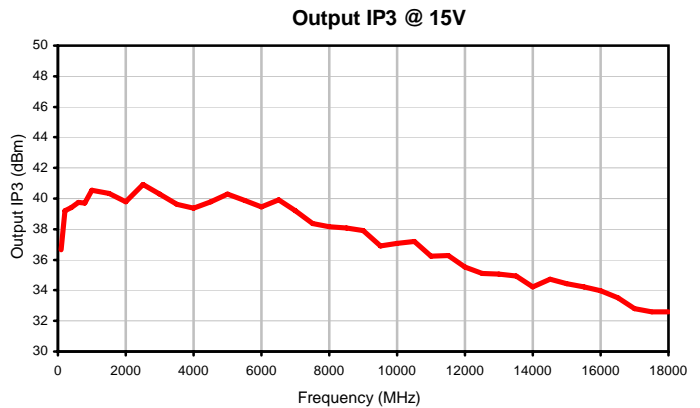

Super Ultra Wideband Amplifier

ZVA-183W+

Typical Performance Curves

P.O. Box 350166, Brooklyn, New York 11235-0003 • (718) 934-4500 • Fax (718) 332-4661 For detailed performance specs & shopping online see Mini-Circuits web site
The Design Engineers Search Engine Provides ACTUAL Data Instantly From MINI-CIRCUITS At: www.minicircuits.com