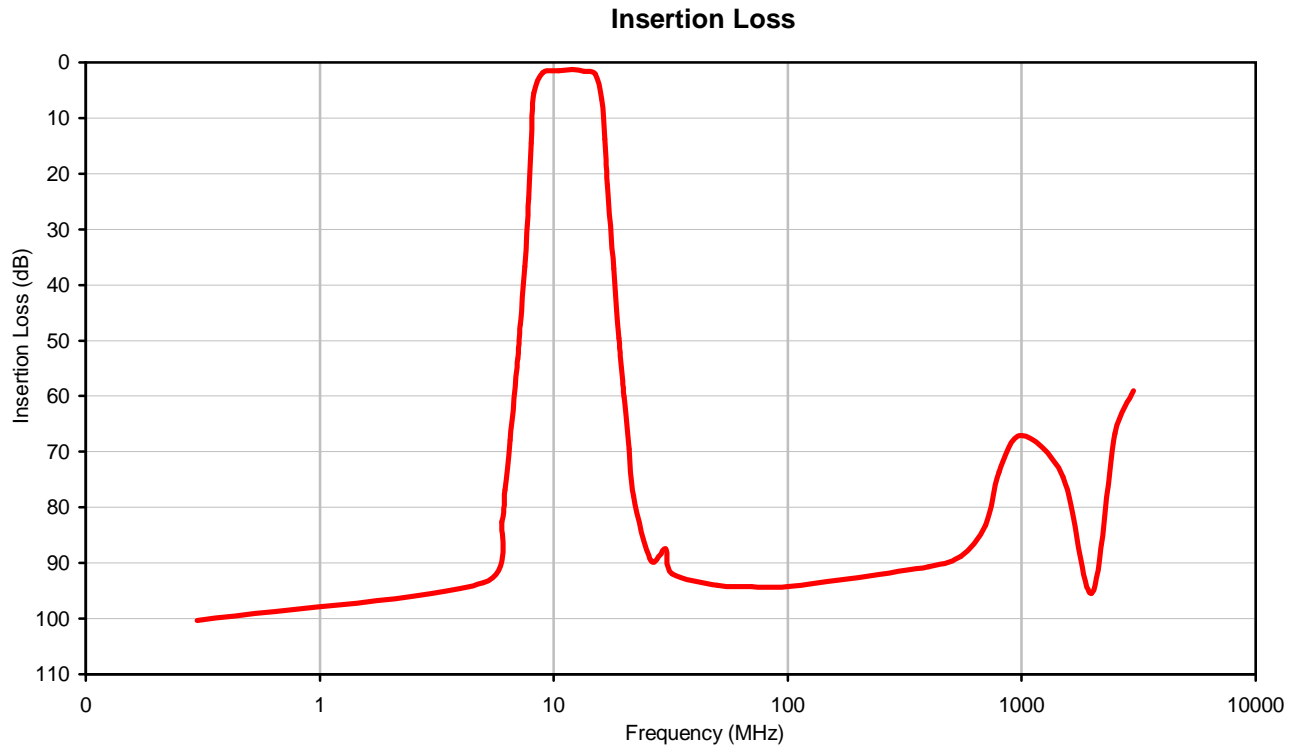

Typical Performance Curves

REV. X1
ZX75-12+
080928
Page 1 of 1

IF/RF MICROWAVE COMPONENTS • ISO 9001 ISO 14001 AS 9100 CERTIFIED RoHS compliant
P.O. Box 350166, Brooklyn, New York 11235-0003 (718) 934-4500 Fax (718) 332-4661