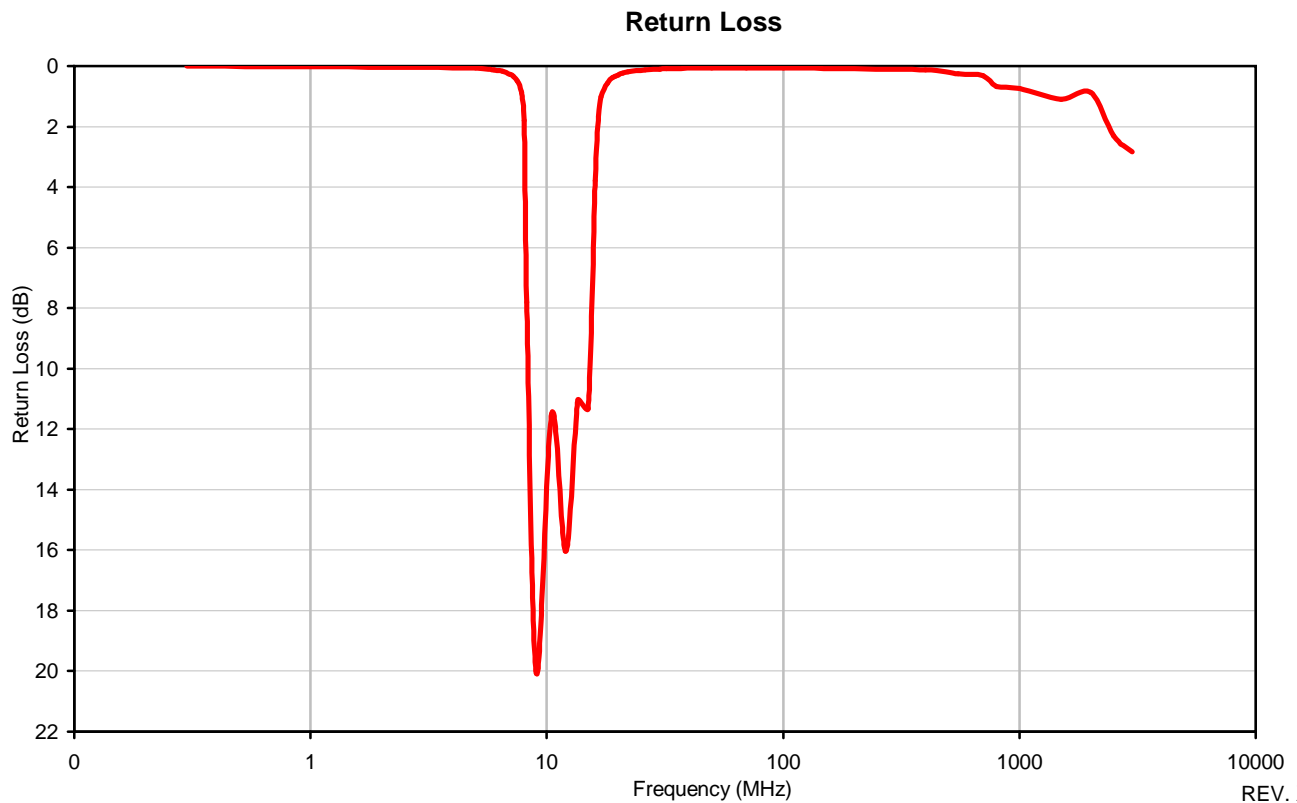

Typical Performance Curves

REV. X1
ZX75-12+
080928
Page 1 of 1

IF/RF MICROWAVE COMPONENTS • ISO 9001 ISO 14001 AS 9100 CERTIFIED RoHS compliant
P.O. Box 350166, Brooklyn, New York 11235-0003 (718) 934-4500 Fax (718) 332-4661